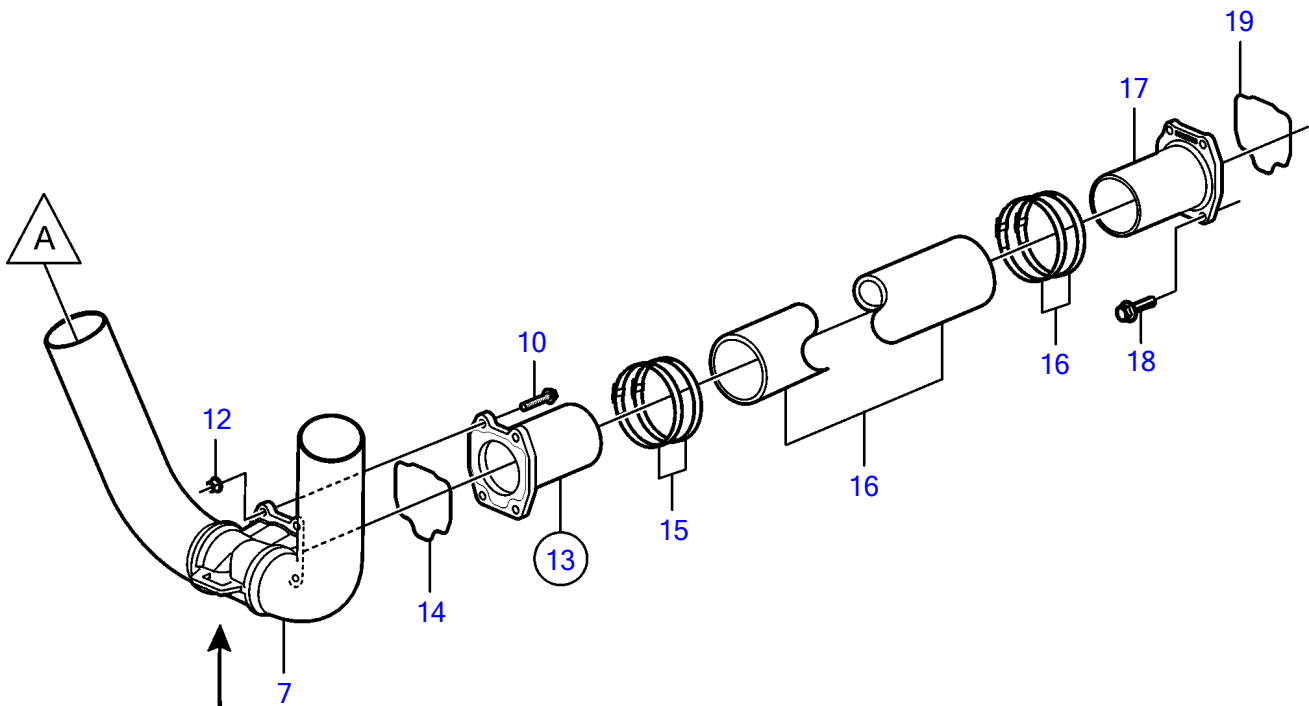

SX-M, SX-MHP, SX-MACLT, SX-MBAC

SX-M, SX-MHP, SX-MACLT, SX-MBAC

REF	PART NO.	QTY	DESCRIPTION	SEE SEC.	NOTES
1	3862841	2	Pipe		
2	3863443	8	Hose clamp		
3	3852696	1	Hose		
4	3863189	2	Elbow		
5	3863442	8	Hose clamp		
6	3863450	2	Bellows		
7	(3860821)	1	Exhaust pipe		Obsolete part
8	(3862519)	1	Bracket		Obsolete part
9	(3862518)	1	Strap		Obsolete part
10	965220	5	Flange screw		
11	944633	2	Washer		
12	971098	5	Flange lock nut		
13	3862895	1	Tube		
14	3587651	1	• Kit		
			• Bulletin P-25-2-2	P-25-2-2-EN	Y-pipe seal, gas engines
15	853012	4	Hose clamp		
16	3862564	1	Hose, exhaust		Cut to length
17	3862506	1	Exhaust pipe flange		
18	3841928	4	Flange screw		3/8" UNC
	946752	4	Flange screw		M10
19	3587651	1	Kit		
			• Bulletin P-25-2-2	P-25-2-2-EN	Y-pipe seal, gas engines