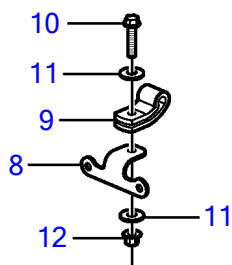

SX-M, SX-MHP, SX-MACLT, SX-MBAC

SX-M, SX-MHP, SX-MACLT, SX-MBAC

REF	PART NO.	QTY	DESCRIPTION	SEE SEC.	NOTES
1	3862841	2	Pipe		
2	3863443	8	Hose clamp		
3	3852696	1	Hose		
4	3863189	2	Elbow		
5	3863442	8	Hose clamp		
6	3863450	2	Bellows		
7	(3860821)	1	Exhaust pipe		Obsolete part
8	(3862519)	1	Bracket		Obsolete part
9	(3862518)	1	Strap		Obsolete part
10	965220	5	Flange screw		
11	944633	2	Washer		
12	971098	5	Flange lock nut		
13	3862895	1	Tube		
14	3587651	1	• Kit		
			• Bulletin P-25-2-2	P-25-2-2-EN	Y-pipe seal, gas engines
15	853012	4	Hose clamp		
16	3862564	1	Hose, exhaust		Cut to length
17	3862506	1	Exhaust pipe flange		
18	3841928	4	Flange screw		3/8" UNC
	946752	4	Flange screw		M10
19	3587651	1	Kit		
			• Bulletin P-25-2-2	P-25-2-2-EN	Y-pipe seal, gas engines