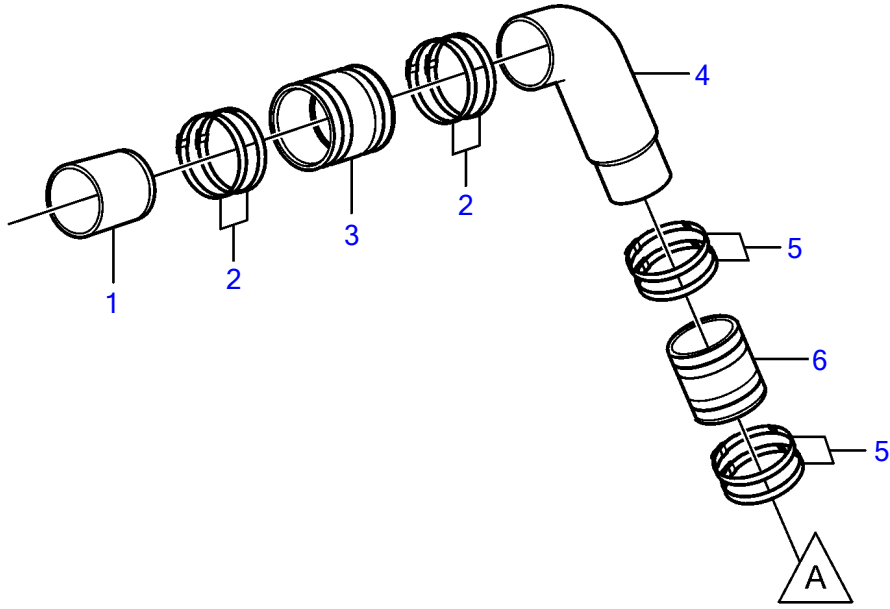

SX-M, SX-MHP, SX-MACLT, SX-MBAC

SX-M, SX-MHP, SX-MACLT, SX-MBAC

REF	PART NO.	QTY	DESCRIPTION	SEE SEC.	NOTES
1	3862841	2	Pipe		
2	3863443	8	Hose clamp		
3	3852696	1	Hose		
4	3863189	2	Elbow		
5	3863442	8	Hose clamp		
6	3863450	2	Bellows		
7	(3860821)	1	Exhaust pipe		Obsolete part
8	(3862519)	1	Bracket		Obsolete part
9	(3862518)	1	Strap		Obsolete part
10	965220	5	Flange screw		
11	944633	2	Washer		
12	971098	5	Flange lock nut		
13	3862895	1	Tube		
14	3587651	1	• Kit		
			• Bulletin P-25-2-2	P-25-2-2-EN	Y-pipe seal, gas engines
15	853012	4	Hose clamp		
16	3862564	1	Hose, exhaust		Cut to length
17	3862506	1	Exhaust pipe flange		
18	3841928	4	Flange screw		3/8" UNC
	946752	4	Flange screw		M10
19	3587651	1	Kit		
			• Bulletin P-25-2-2	P-25-2-2-EN	Y-pipe seal, gas engines